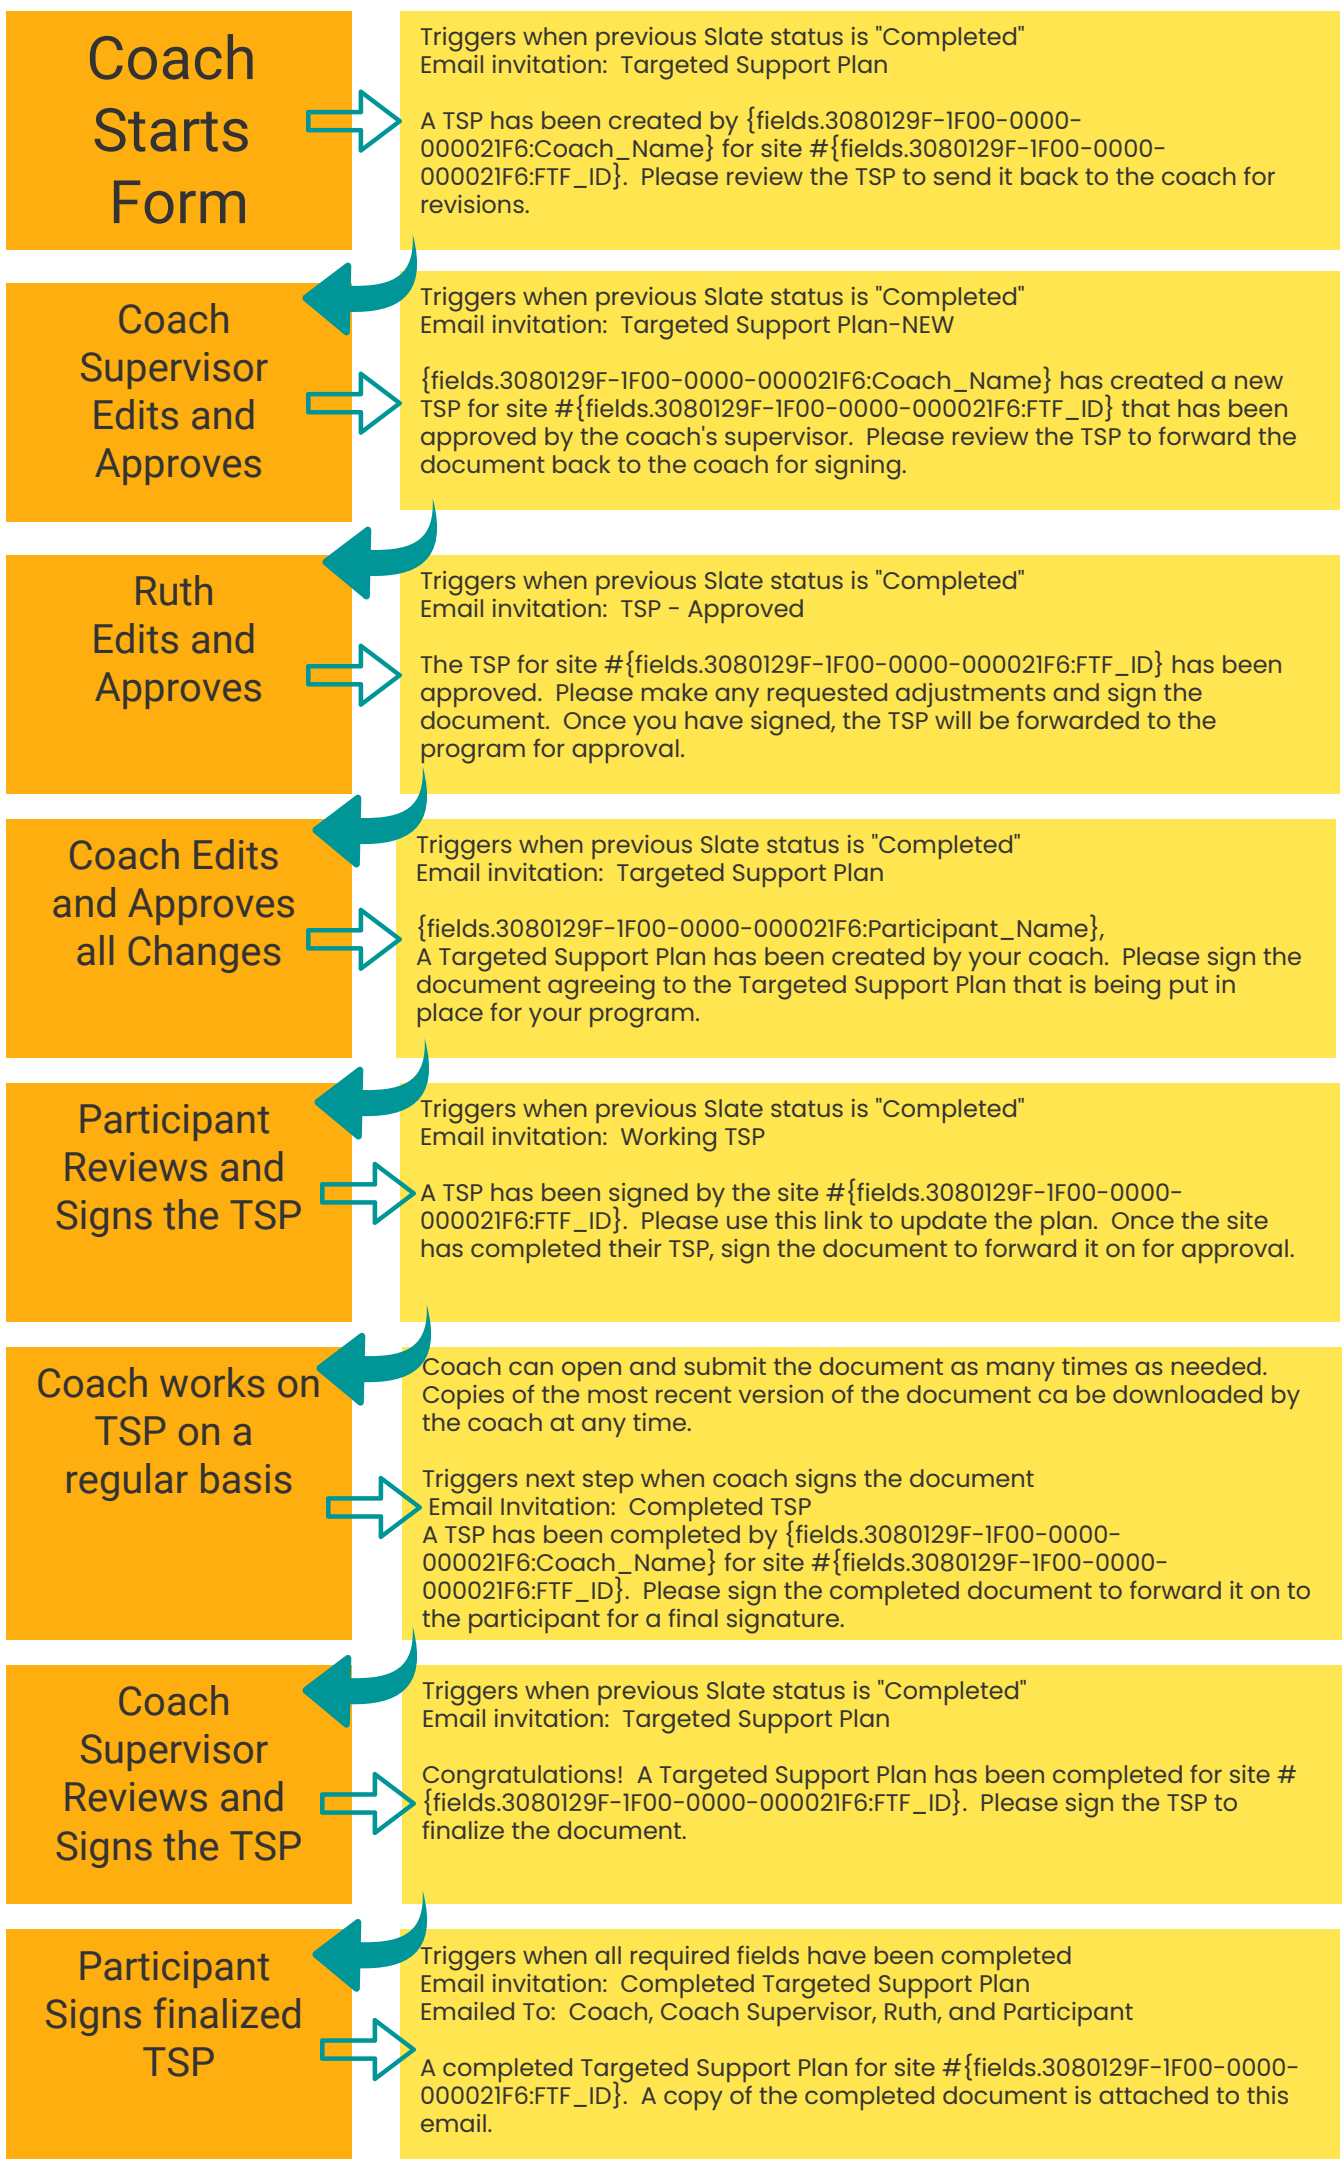

Targeted Support Plan

Other Bots Installed

Pre-fill Drop Downs from OneDrive

Points to "Coaching Roster"

Assign a Slate Name

Triggers when FTF ID is not empty

Names "YYYYMMDD" "Site ID#" "TSP"