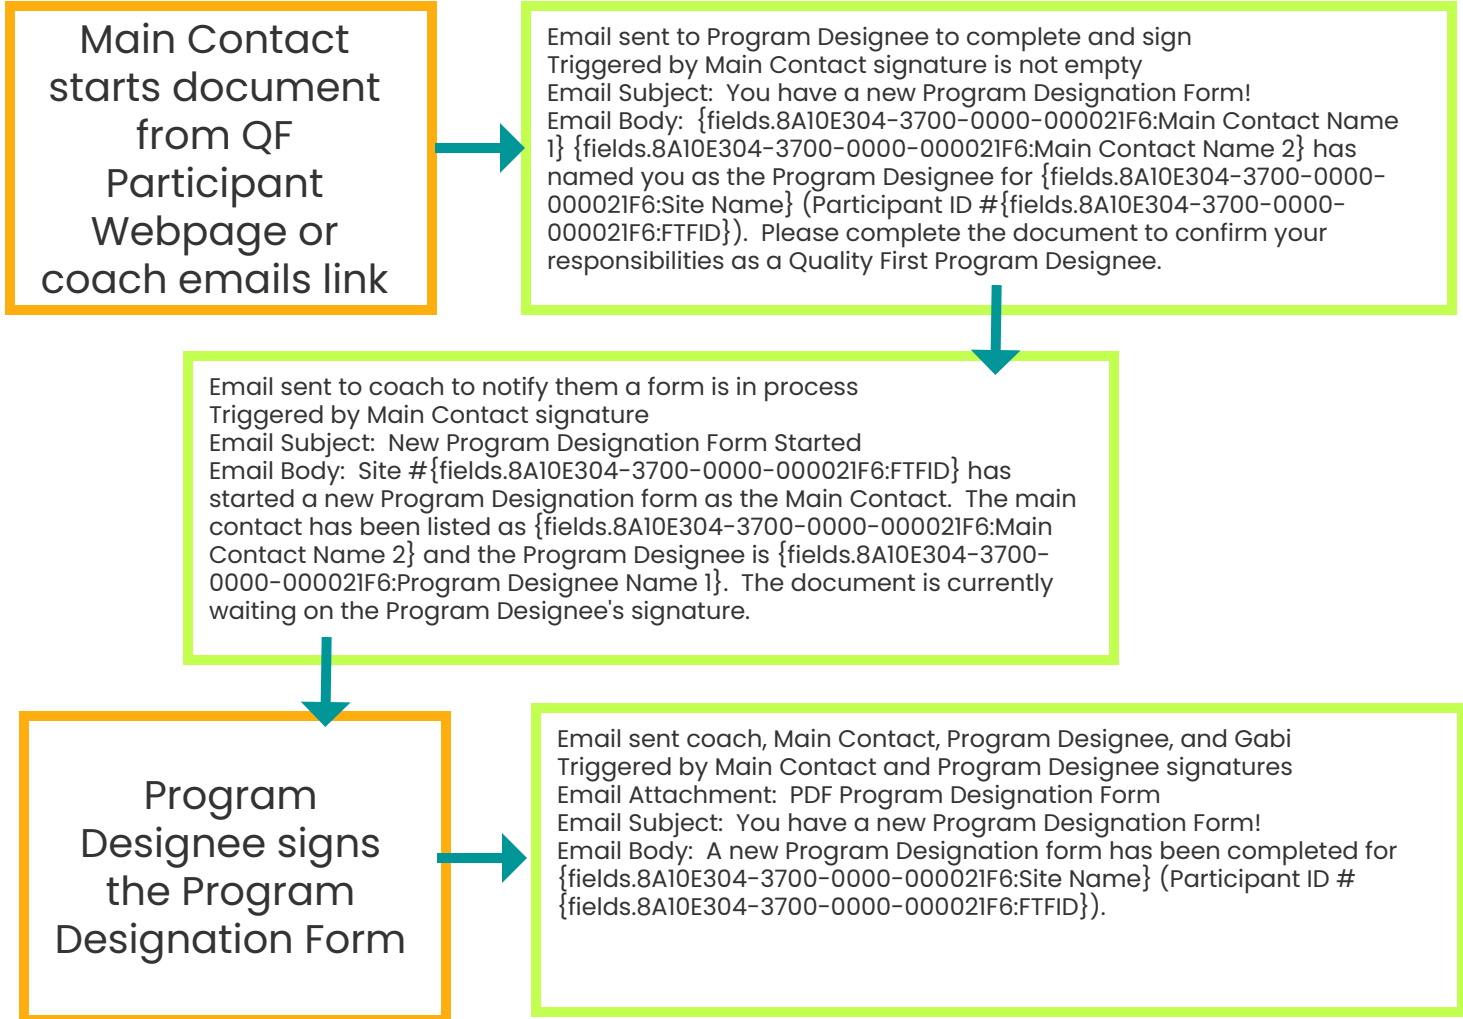

Program Designation

Additional Bots

Assign name to Slate "FTFID Program Designation Form"

Lock Slate when completed triggered by Program Designee Signature